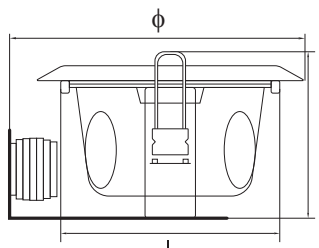

ÎNCASTRAT

E27 G24Q G24D

Nume	Cod	Model	P <sub>(0)</sub>	Sursă	Soclu	Culoare	Dimensiuni Ø x l x h	Stocabil
unitate de măsură			W				mm	
Elis 40	EL0023882	TG-3101.01	2 x max. 40W	bec incandescent, economic, halogen, LED	E27	alb	225 x 215 x 100	✓
Elis 40	EL0023883	TG-3101.01	2 x max. 40W	bec incandescent, economic, halogen, LED	E27	crom	225 x 215 x 100	✓
Elis 40	EL0023884	TG-3101.01	2 x max. 40W	bec incandescent, economic, halogen, LED	E27	crom mat	225 x 215 x 100	✓
Elis 26	EL0029045	TG-3101.03	2 x max. 26W	bec economic PLC 4 pini	G24Q	alb	226 x 215 x 100	✓
Elis 26	EL0029043	TG-3101.03	2 x max. 26W	bec economic PLC 4 pini	G24Q	crom	226 x 215 x 100	✓
Elis 26	EL0029046	TG-3101.03	2 x max. 26W	bec economic PLC 4 pini	G24Q	crom mat	226 x 215 x 100	✓
Elis 13	EL0023878	TG-3101.02	2 x max. 13W	bec economic PLC 4 pini	G24d	crom	160 x 135 x 100	✓

**Echipare:** reflector oglindă

**Montaj:** încastrat

**Ambalaj:** individual

DIMENSIUNI  
BAX

BUC./BAX

KG / BAX

**Informații logistice:**

vezi indexul de la sfârșitul catalogului